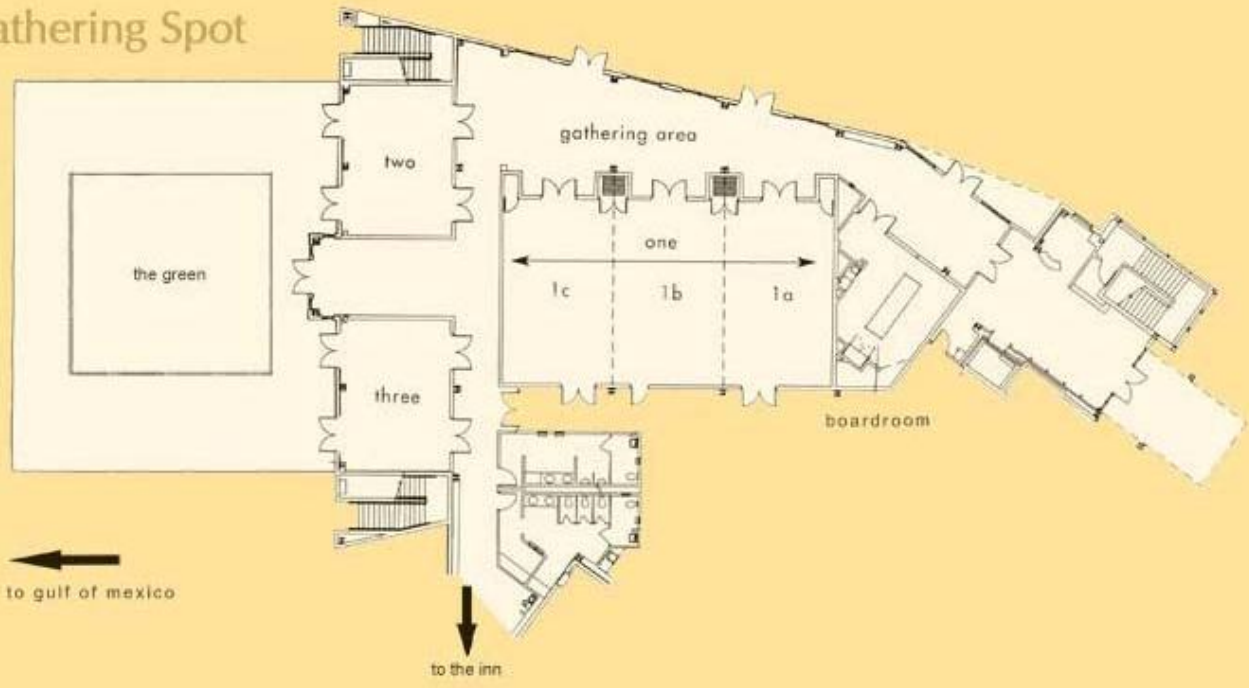

The Ideal Gathering Spot

meeting room	room size	square feet	classroom	theater	board/ conference	u-shape	seated dinner	reception
one	32 x 60	1920	100	150	58	62	120	200
1a	32 x 20	640	30	40	28	29	30	70
1b	32 x 20	640	30	40	28	29	30	70
1c	32 x 20	640	30	40	28	29	30	70
gathering area	62 x 18	1116	n/a	n/a	n/a	n/a	n/a	120
two	27 x 19	513	30	40	24	23	40	40
three	27 x 19	513	30	40	24	23	40	40
boardroom	20 x 16	320	n/a	n/a	10	n/a	n/a	n/a
the green	36 x 36	1116	n/a	n/a	56	n/a	120	200